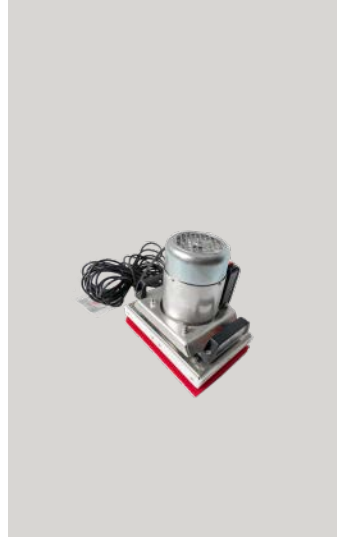

Excentr 30-20

The Excentr 30-20 is the most compact version of the Excentr. Very suitable for cleaning small or difficult areas. The Excentr 30-20 is also an ideal machine for cleaning stairs.

30 cm x 20 cm | 16 kg (27g/cm2) | 60 dB
| 2850 x 7 mm p/m | 230 V/50Hz - 110
V/60Hz | 0,37 kW | IPX 54

SCAN FOR MORE INFORMATION

Excentr 30-50

Thanks to its shape and movement this machine is absolutely unique in the market. Designed for cleaning sanitary areas (thanks to its shape also behind and under toilet bowls), non-slip floors in kitchens, etc.

30 cm x 50 cm | 18 kg (17g/cm2) | 60 dB
| 2850 x 7 mm p/m | 230 V/50Hz - 110
V/60Hz | 0,37 kW | IPX 54

SCAN FOR MORE INFORMATION

Excentr HandHero

The Excentr HandHero is designed for working on stairs, kitchen worktops, window sills, table tops, etc. The possibilities are endless. With 2850 rpm and almost 20 kg of pressure, this is a machine for many professionals.

30 cm x 20 cm | 13 kg (22g/cm2) | 60 dB |
15 m | 2850 x 7 mm p/m | 230 V/50Hz - 110
V/60Hz | 0,37 kW | IPX 54 | 31 cm

SCAN FOR MORE INFORMATION

Excentr freshbamboo FB-M

Our trolley features a sleek and ergonomic design that maximizes efficiency while minimizing environmental impact. From the wheels to the handle, every component is thoughtfully crafted with sustainability in mind.

107cm, 54cm, 102cm (L x W x H)
27,44 kg | total CO2e of just 36,37 kg.

SCAN FOR MORE INFORMATION

Excentr Workstation

Cleaning, foaming, disinfecting and rinsing walls, floors and sanitary facilities has never been easier! With the Excentr Workstation you work effortlessly and contactless.

Toilet groups | Shower facilities | Saunas
| Slaughterhouses | Swimming pools |
(Industrial) Kitchens

SCAN FOR MORE INFORMATION

TALK DIRTY TO ME